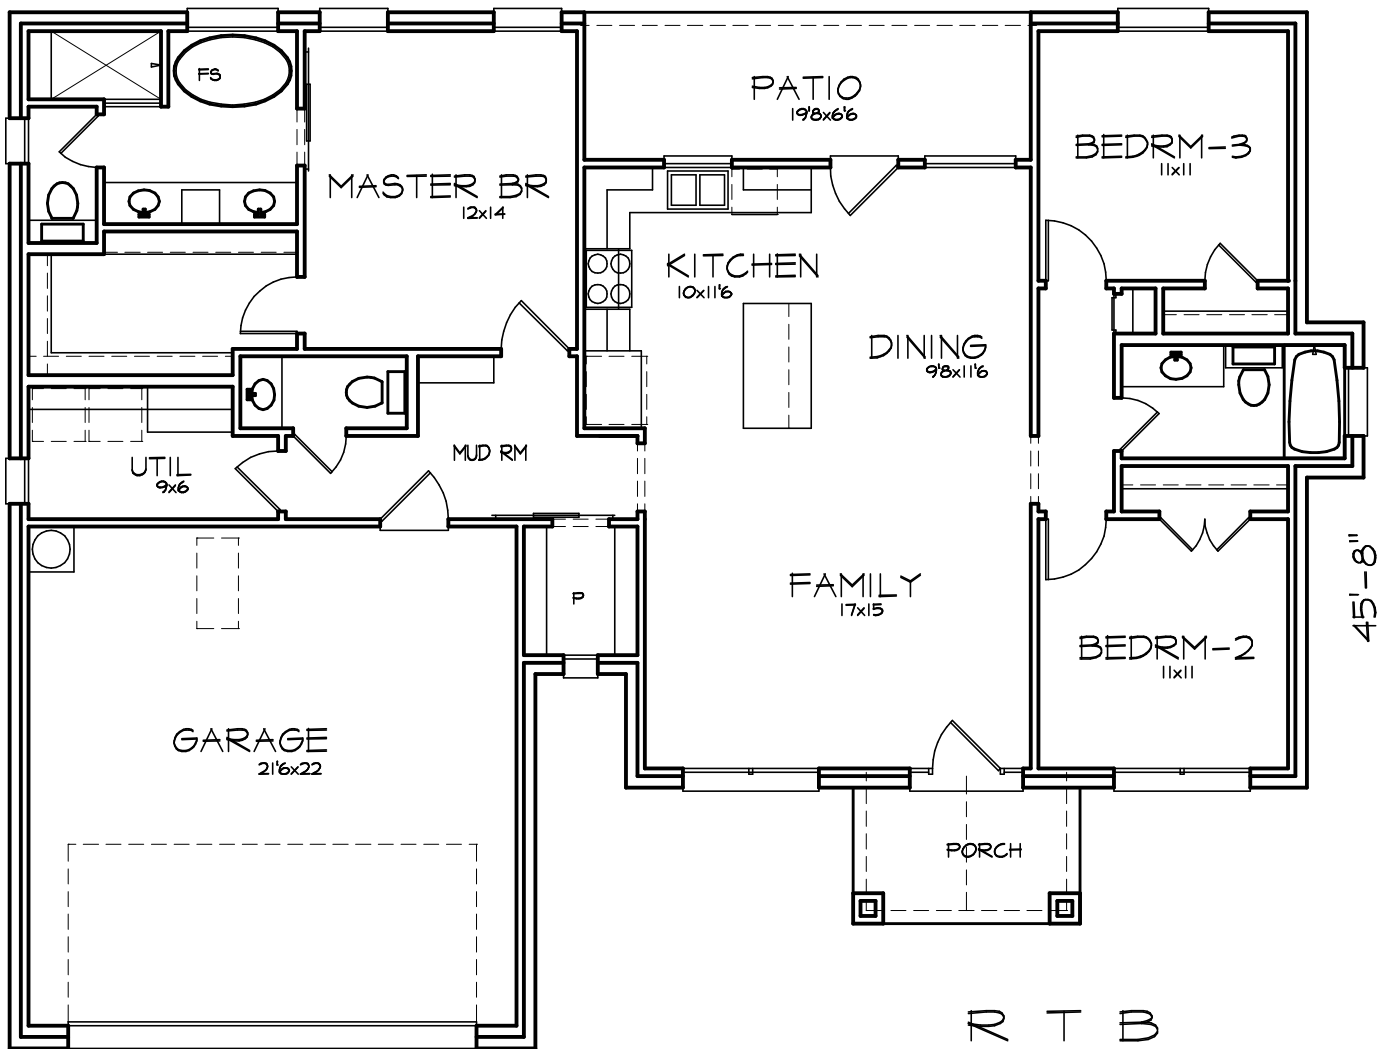

59'-8"

RTB
CUSTOM HOMES
817-901-7963

FLOOR PLAN
1561 SF

FRONT ELEVATION