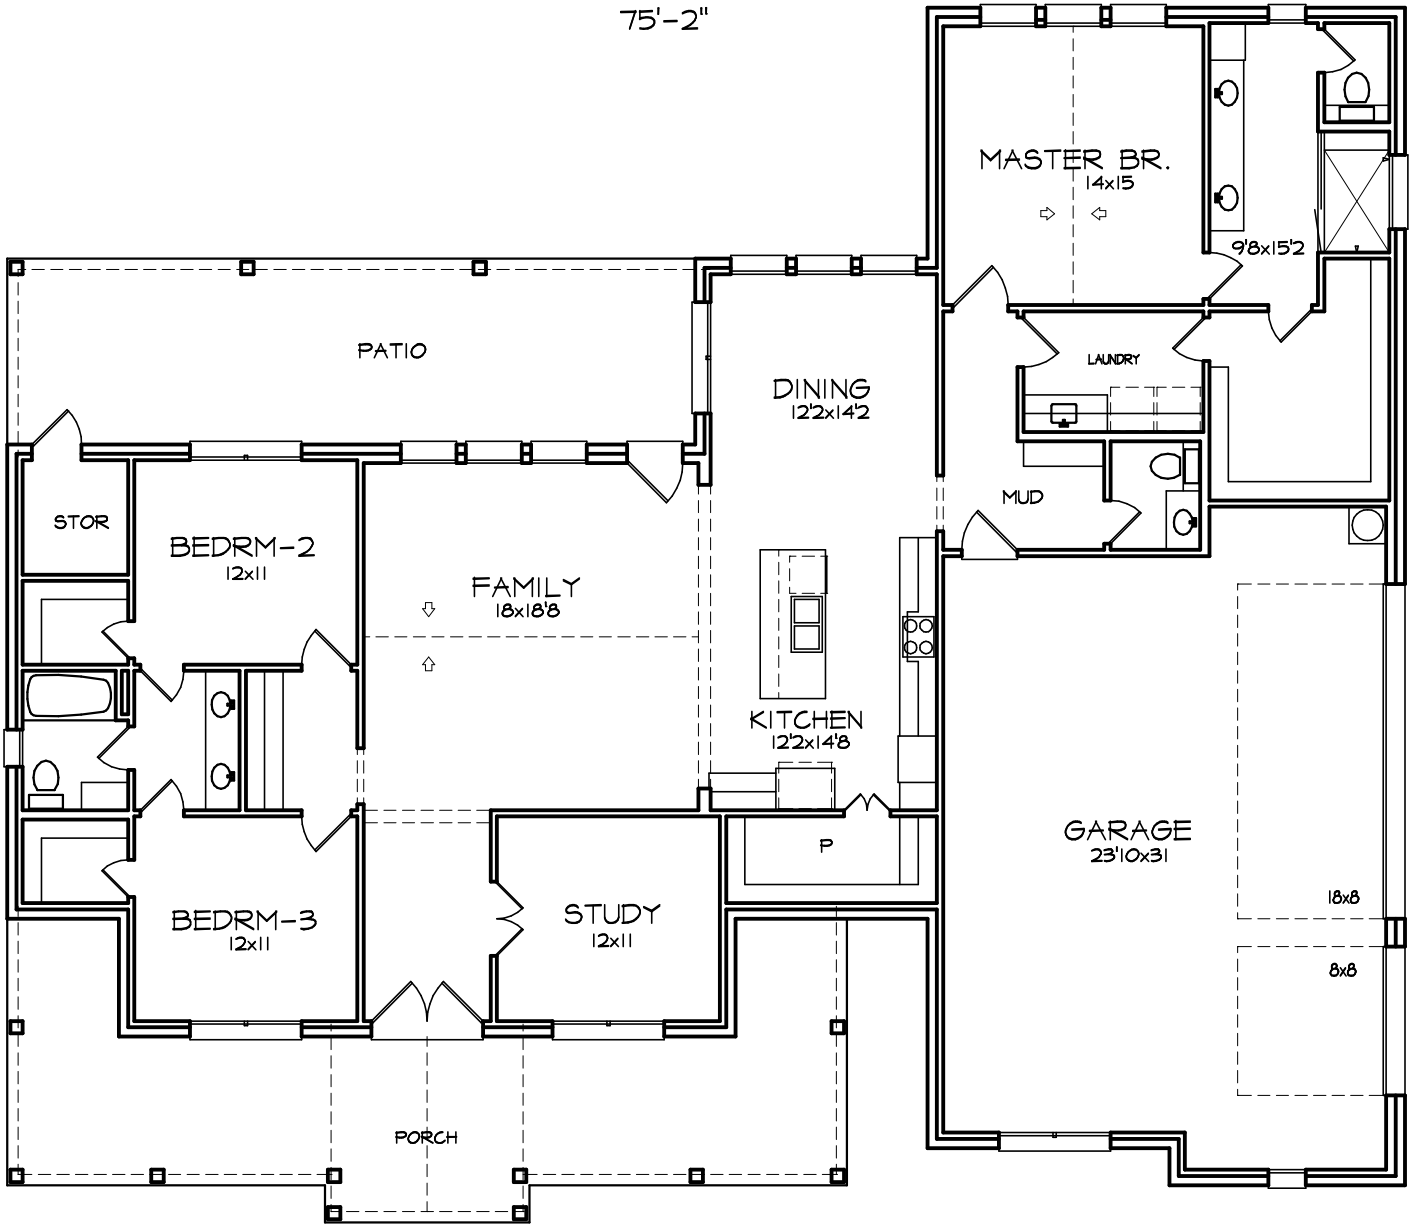

75'-2"

65'-4"

R T B  
 CUSTOM HOMES  
 817-901-7963

MONZINGO RESIDENCE  
 FLOOR PLAN  
 2277 SF

FRONT ELEVATION