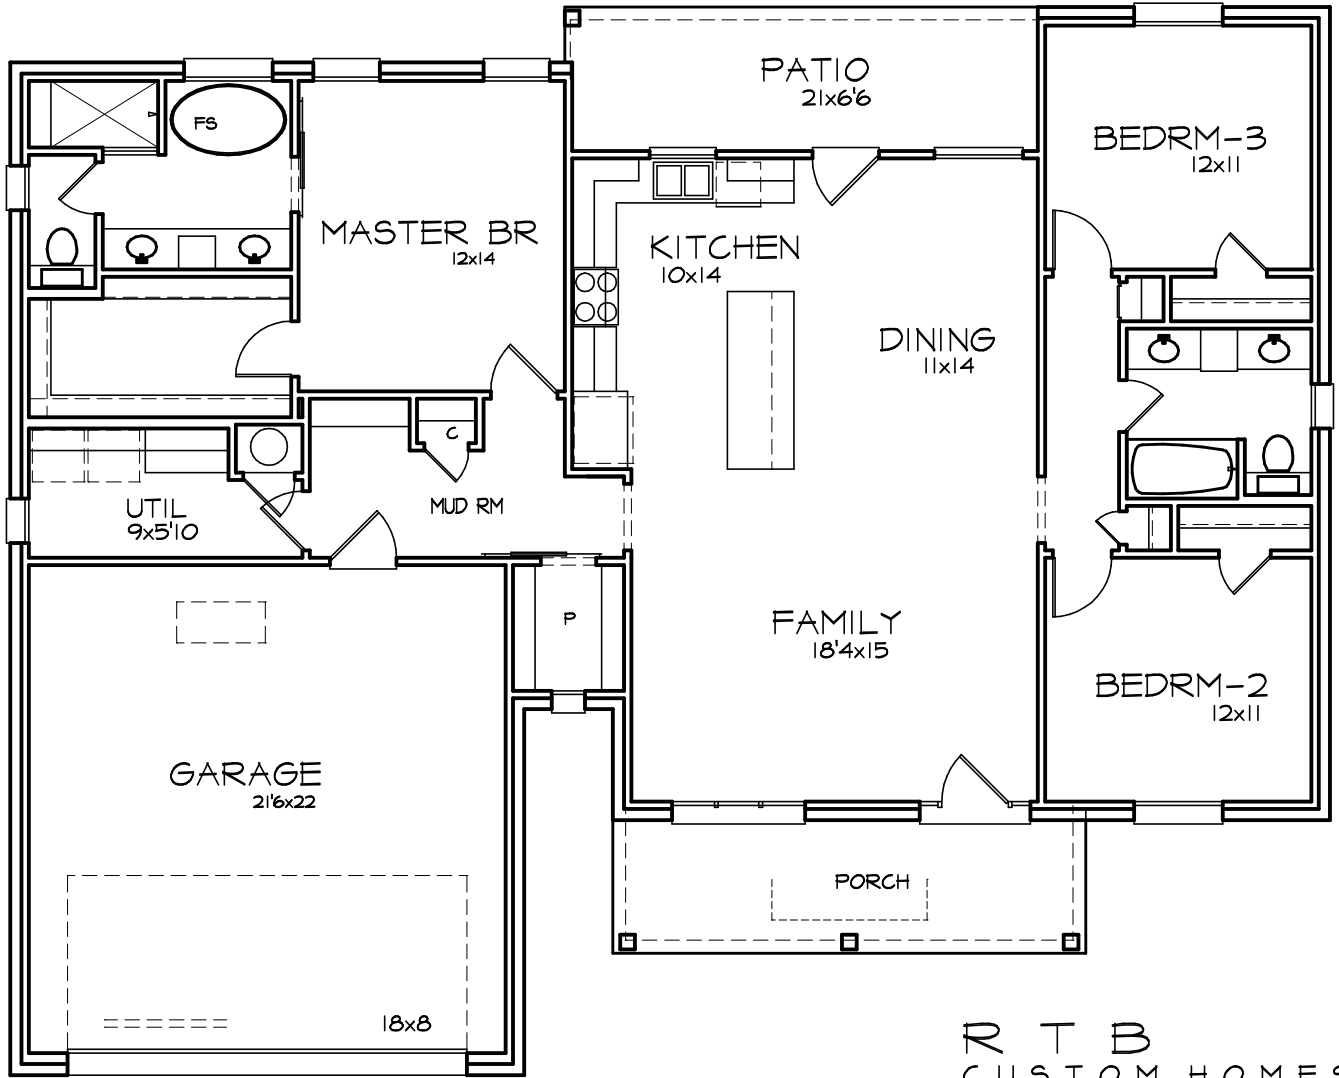

59'-6"

48'-2"

RTB
 CUSTOM HOMES
 817-901-7963

FLOOR PLAN
 101231701-L
 1701 SF

FRONT ELEVATION