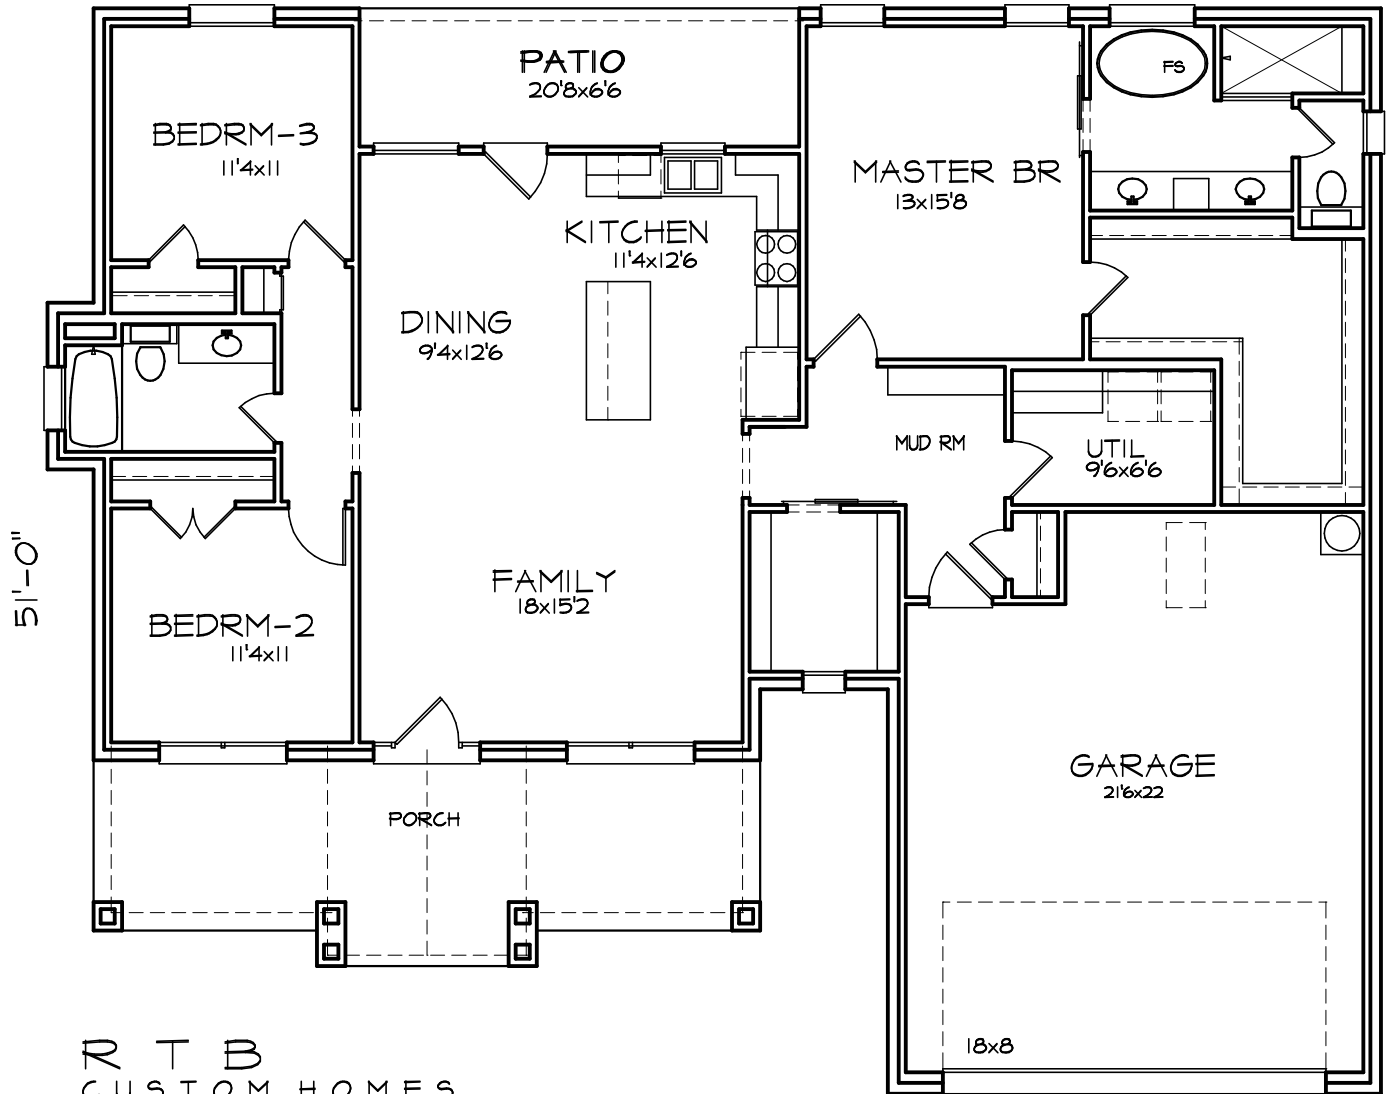

62'-8"

RTB
 CUSTOM HOMES
 817-901-7963

FLOOR PLAN
 1769 SF

FRONT ELEVATION